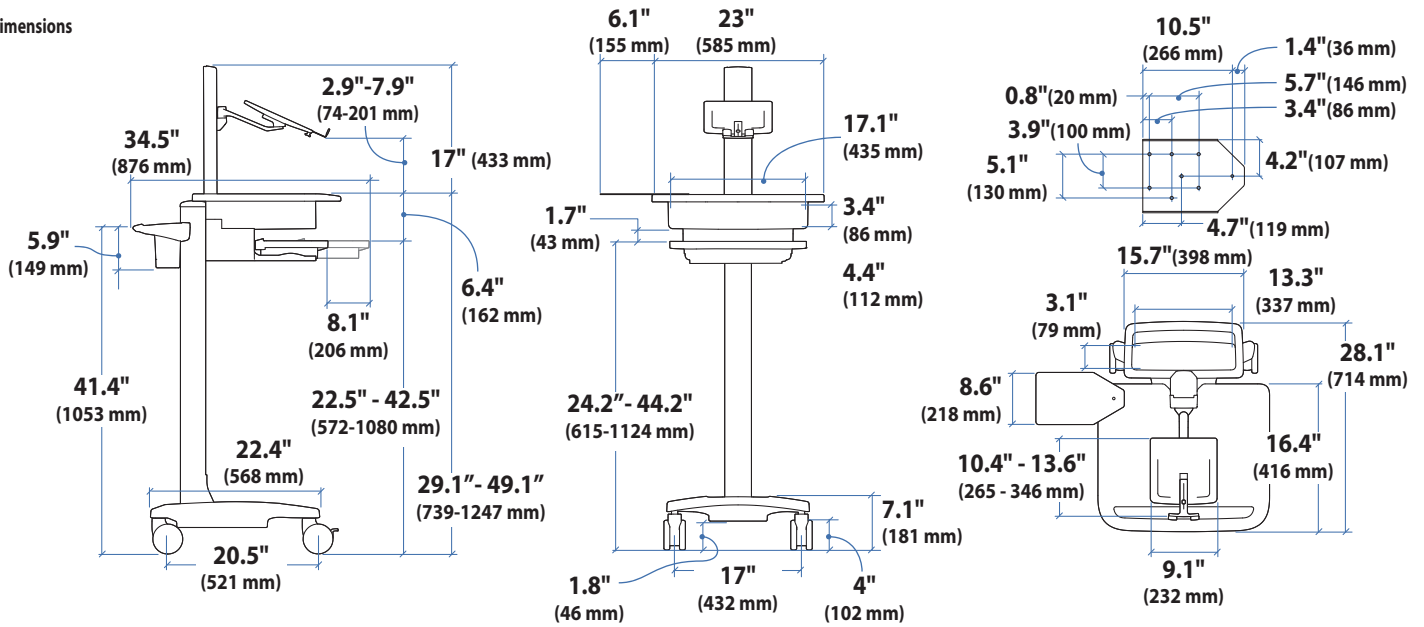

TeachWell® Laptop

Dimensions

Range of Motion

Weight Capacity

© 2010 Ergotron, Inc. rev. 07/09/2010 DIM-TeachWell Content is subject to change without notification

Americas Sales and Corporate Headquarters

St. Paul, MN USA
 (800) 888-8458
 +1-651-681-7600
 www.ergotron.com
 sales@ergotron.com

TeachWell® LCD

Dimensions

Range of Motion

Weight Capacity

© 2010 Ergotron, Inc. rev. 07/09/2010 DIM-TeachWell Content is subject to change without notification

Americas Sales and Corporate Headquarters

St. Paul, MN USA
 (800) 888-8458
 +1-651-681-7600
 www.ergotron.com
 sales@ergotron.com