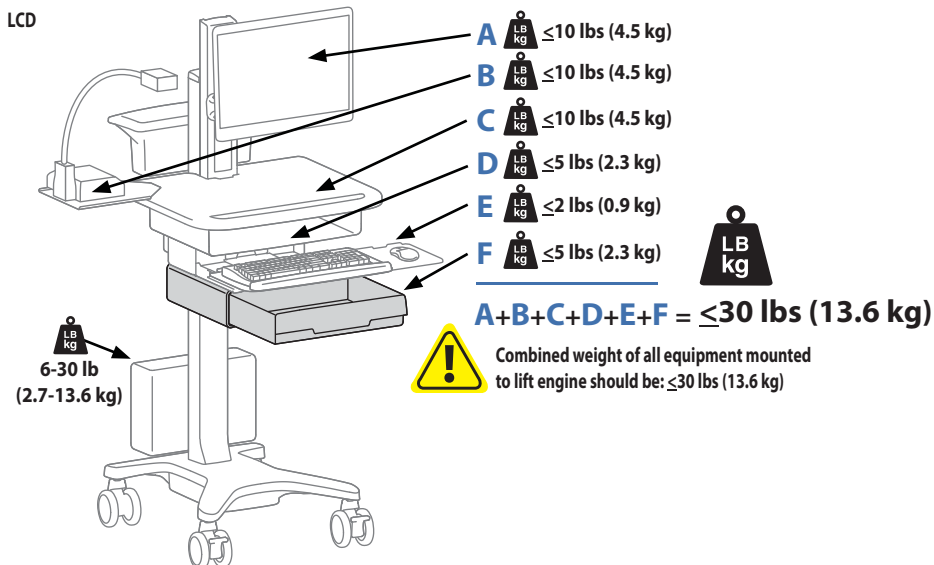

TeachWell® LCD

Dimensions

Range of Motion

Weight Capacity

© 2010 Ergotron, Inc. rev. 07/09/2010 DIM-TeachWell Content is subject to change without notification

Americas Sales and Corporate Headquarters

St. Paul, MN USA
 (800) 888-8458
 +1-651-681-7600
 www.ergotron.com
 sales@ergotron.com

TeachWell® Drawer

Dimensions

Weight Capacity

© 2010 Ergotron, Inc. rev. 07/09/2010 DIM-TeachWell Content is subject to change without notification

Americas Sales and Corporate Headquarters

St. Paul, MN USA
(800) 888-8458
+1-651-681-7600
www.ergotron.com
sales@ergotron.com