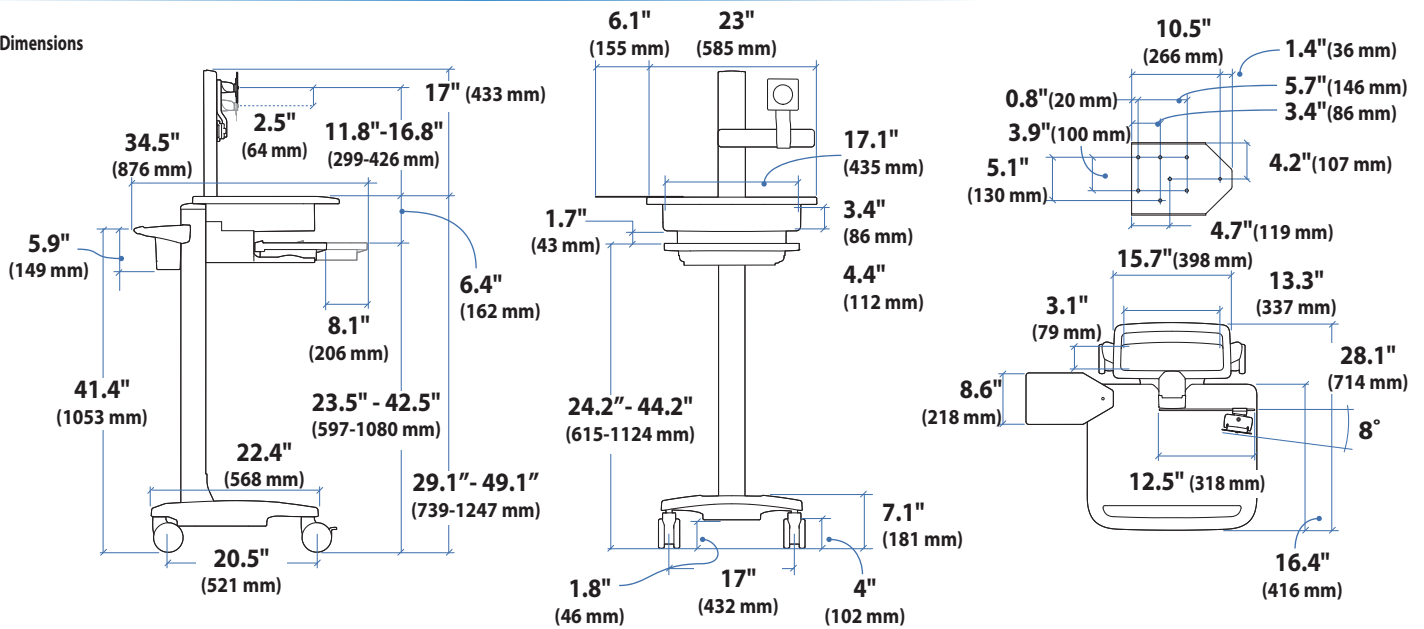

TeachWell® LCD

Dimensions

Range of Motion

Weight Capacity

© 2010 Ergotron, Inc. rev. 07/09/2010 DIM-TeachWell Content is subject to change without notification

Americas Sales and Corporate Headquarters

St. Paul, MN USA
 (800) 888-8458
 +1-651-681-7600
 www.ergotron.com
 sales@ergotron.com