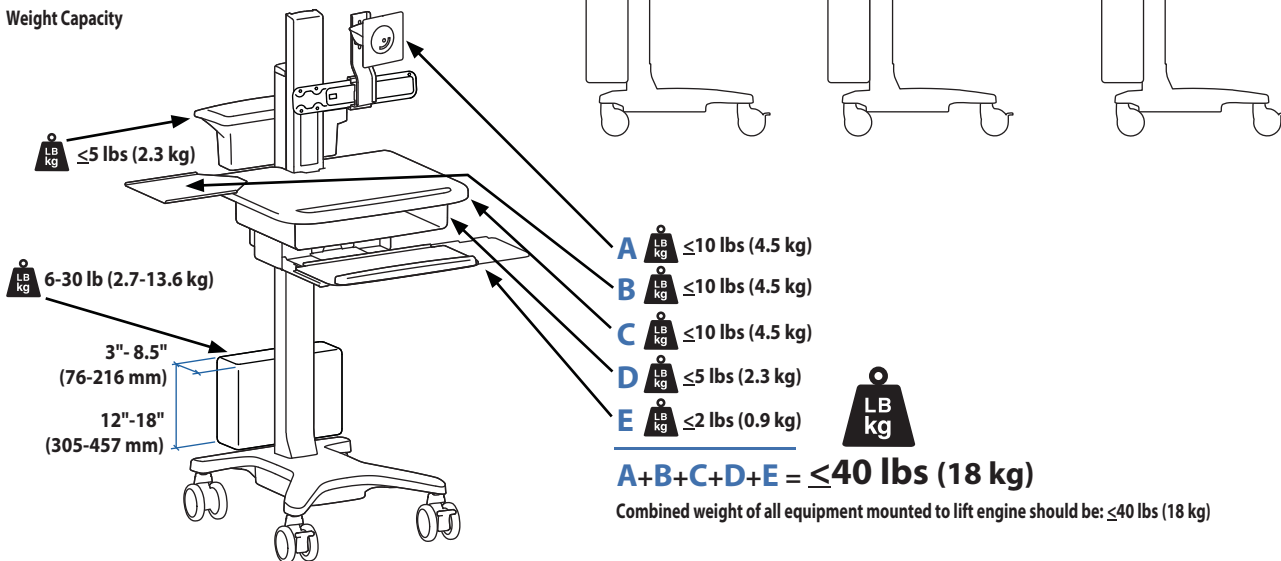

TeachWell® LCD

Dimensions

Range of Motion

Weight Capacity

© 2010 Ergotron, Inc. rev. 07/09/2010 DIM-TeachWell Content is subject to change without notification

Americas Sales and Corporate Headquarters

St. Paul, MN USA
 (800) 888-8458
 +1-651-681-7600
 www.ergotron.com
 sales@ergotron.com