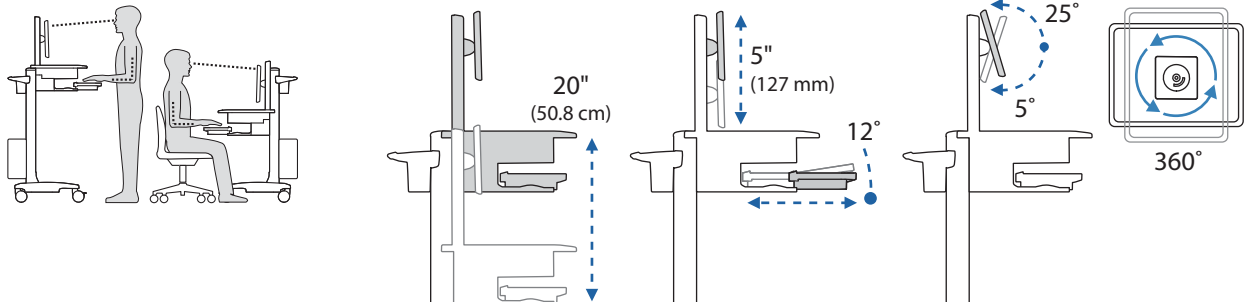

TeachWell® LCD

Dimensions

Range of Motion

Weight Capacity

© 2010 Ergotron, Inc. rev. 07/09/2010 DIM-TeachWell Content is subject to change without notification

Americas Sales and Corporate Headquarters

St. Paul, MN USA
 (800) 888-8458
 +1-651-681-7600
 www.ergotron.com
 sales@ergotron.com