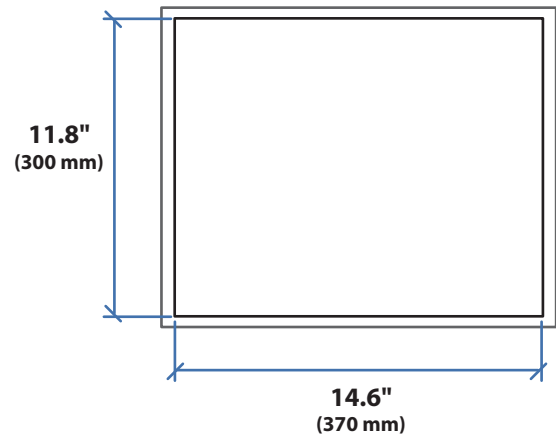

TeachWell® LCD

Dimensions

Range of Motion

Weight Capacity

© 2010 Ergotron, Inc. rev. 07/09/2010 DIM-TeachWell Content is subject to change without notification

Americas Sales and Corporate Headquarters

St. Paul, MN USA
 (800) 888-8458
 +1-651-681-7600
 www.ergotron.com
 sales@ergotron.com

TeachWell® Drawer

Dimensions

Weight Capacity

© 2010 Ergotron, Inc. rev. 07/09/2010 DIM-TeachWell Content is subject to change without notification

Americas Sales and Corporate Headquarters

St. Paul, MN USA
(800) 888-8458
+1-651-681-7600
www.ergotron.com
sales@ergotron.com