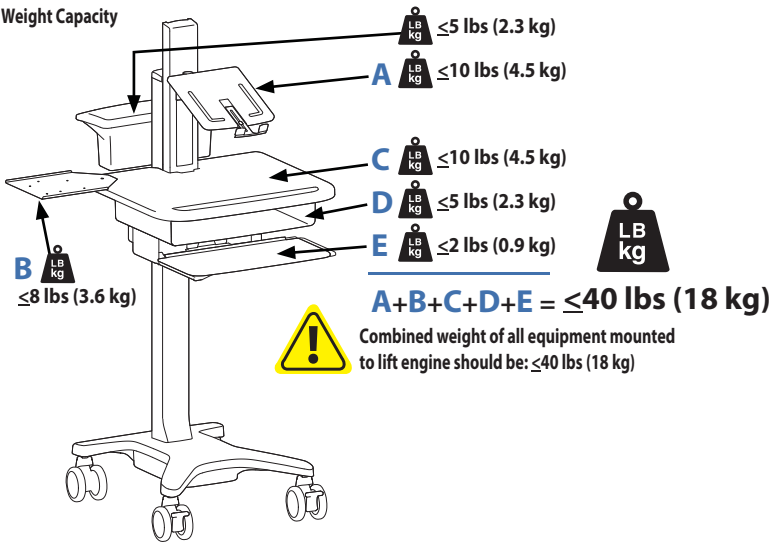

TeachWell® Laptop

Dimensions

Range of Motion

Weight Capacity

© 2010 Ergotron, Inc. rev. 07/09/2010 DIM-TeachWell Content is subject to change without notification

Americas Sales and Corporate Headquarters

St. Paul, MN USA
 (800) 888-8458
 +1-651-681-7600
 www.ergotron.com
 sales@ergotron.com

TeachWell® LCD

Dimensions

Range of Motion

Weight Capacity

© 2010 Ergotron, Inc. rev. 07/09/2010 DIM-TeachWell Content is subject to change without notification

Americas Sales and Corporate Headquarters

St. Paul, MN USA
 (800) 888-8458
 +1-651-681-7600
 www.ergotron.com
 sales@ergotron.com