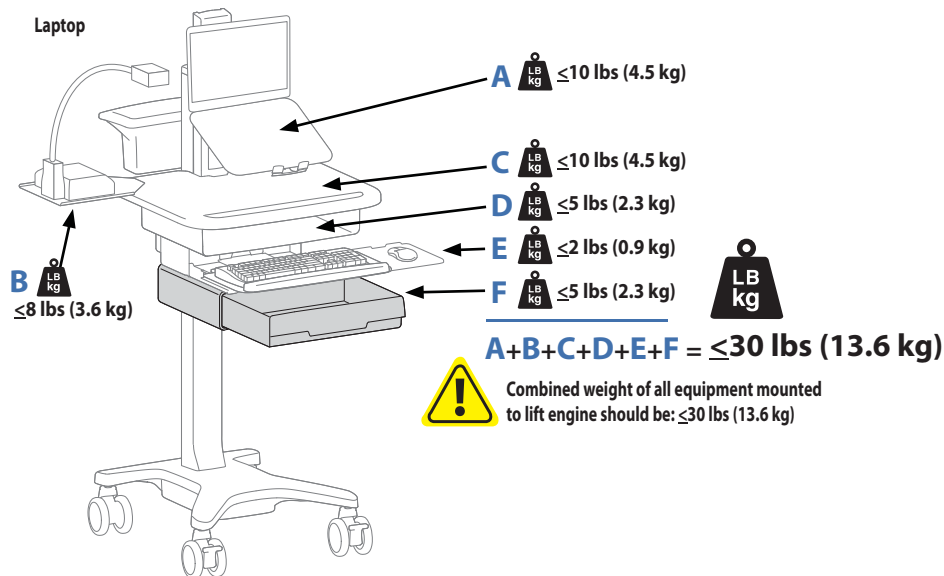

TeachWell® LCD

Dimensions

Range of Motion

Weight Capacity

© 2010 Ergotron, Inc. rev. 07/09/2010 DIM-TeachWell Content is subject to change without notification

Americas Sales and Corporate Headquarters

St. Paul, MN USA
 (800) 888-8458
 +1-651-681-7600
 www.ergotron.com
 sales@ergotron.com

TeachWell® Drawer

Dimensions

Weight Capacity

© 2010 Ergotron, Inc. rev. 07/09/2010 DIM-TeachWell Content is subject to change without notification

Americas Sales and Corporate Headquarters

St. Paul, MN USA
(800) 888-8458
+1-651-681-7600
www.ergotron.com
sales@ergotron.com